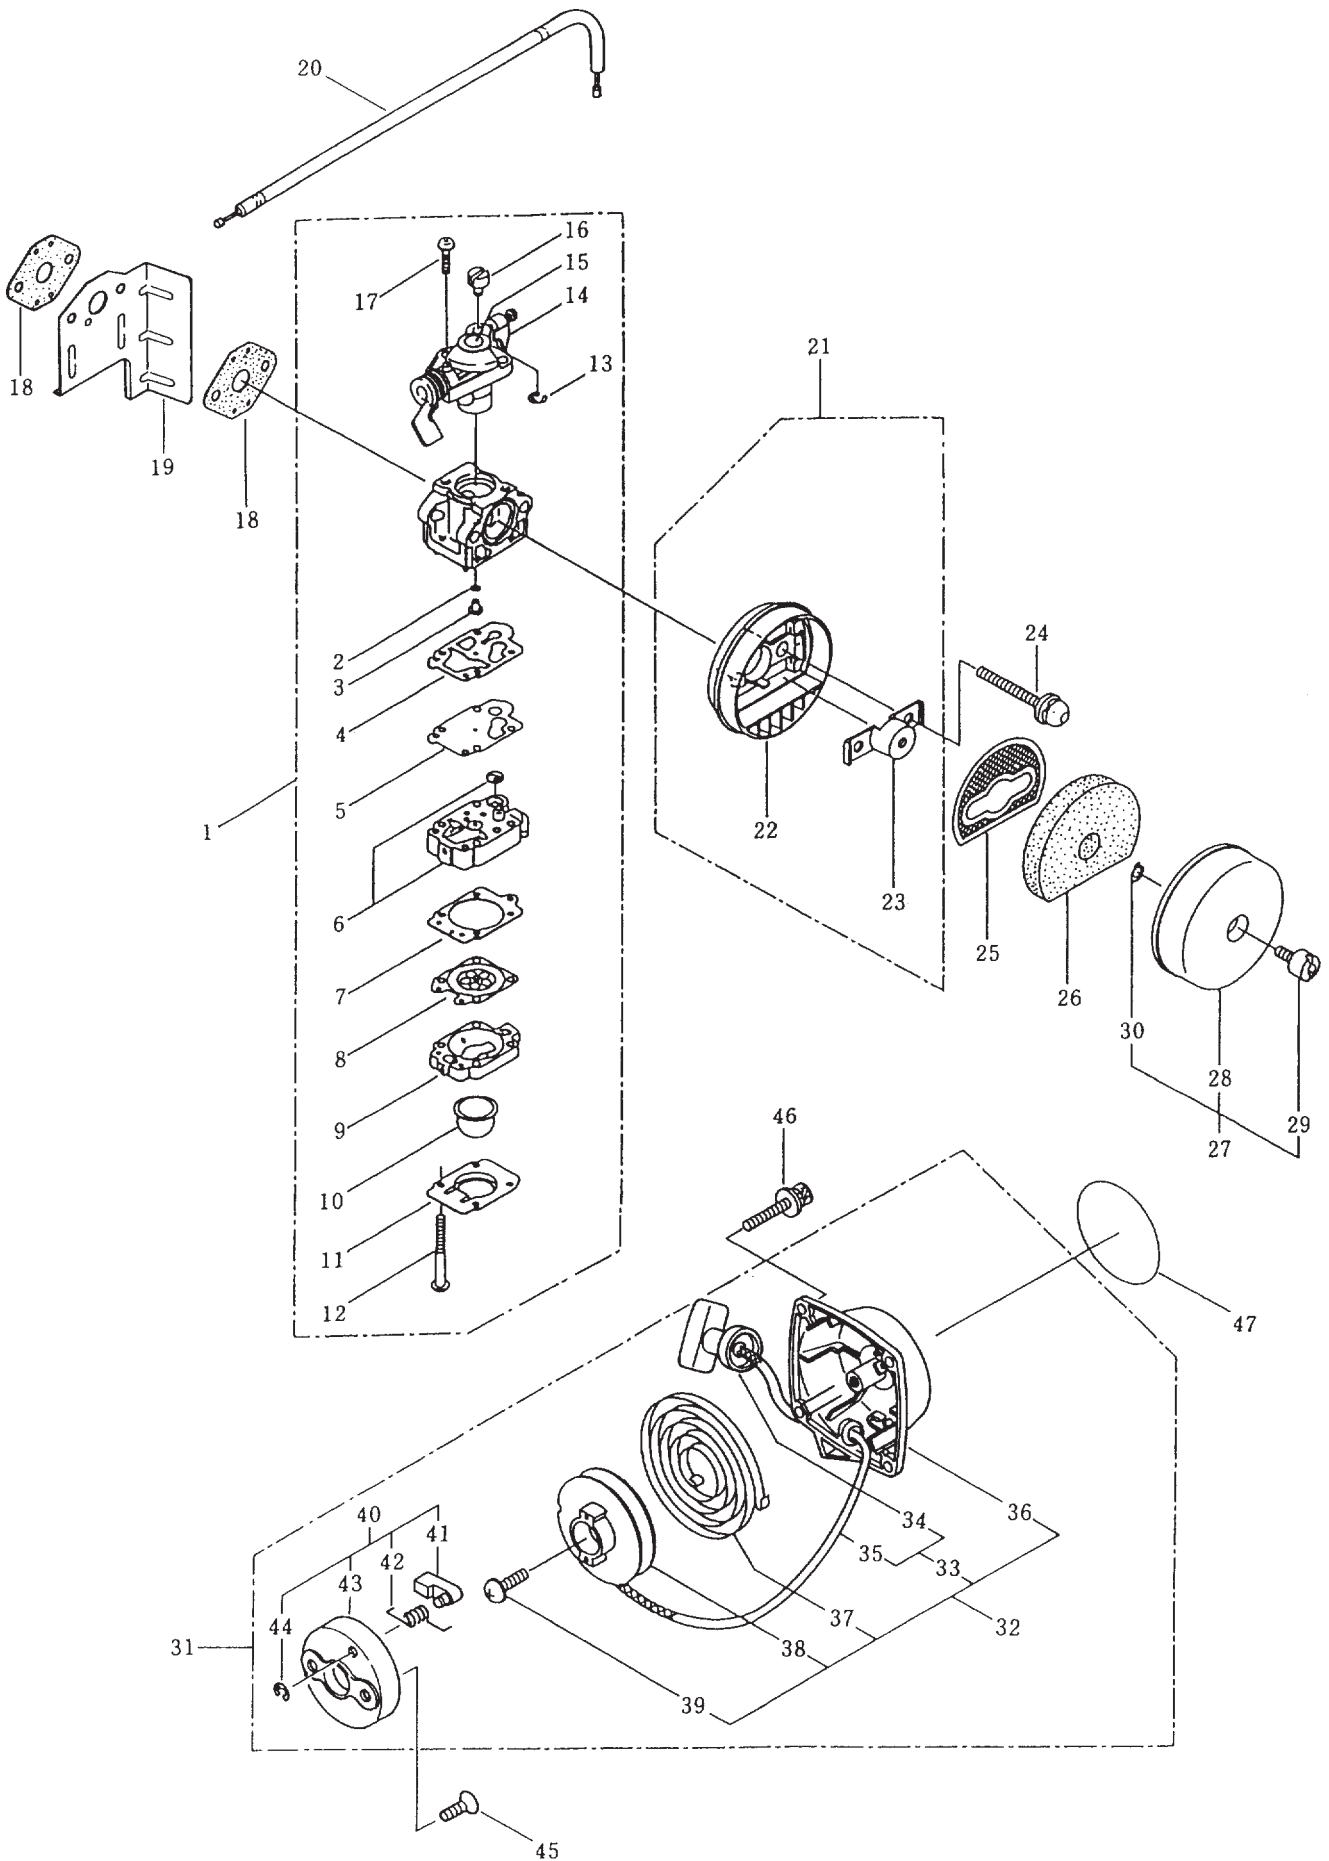

ML23H

3. ENGINE (CARBURETOR & RECOIL STARTER)

Ref. No	Part No.	Part Name	Q'ty	Remarks
3- 1	264603	Carburetor Ass'y	1	Incl. 2~17
3- 2	261871	O-Ring	1	
3- 3	262121	Main Jet	1	#41
3- 4	262995	Gasket	1	
3- 5	262994	Diaphragm, Fuel Pump	1	
3- 6	264155	Pump Body	1	
3- 7	262993	Gasket	1	
3- 8	261873	Diaphragm, Metering	1	
3- 9	262991	Purge Body	1	
3-10	261874	Primer Bulb	1	
3-11	262992	Cover Plate	1	
3-12	262996	Screw	4	
3-13	261876	E-Ring	1	
3-14	264808	Throttle Valve Ass'y	1	
3-15	261652	Plug	1	
3-16	261658	Swivel	1	
3-17	264682	Screw	2	
3-18	261864	Gasket	2	
3-19	264955	Baffle Plate	1	
3-20	264604	Cable Comp	1	
3-21	264721	Case Ass'y	1	Incl. 22, 23
3-22	264722	Case Body	1	
3-23	263815	Stay	1	
3-24	264016	Cap Screw	2	M5x60
3-25	263801	Screen	1	
3-26	263819	Foam Element	1	
3-27	264344	Cover Ass'y	1	Incl. 28~30
3-28	264345	Cover	1	
3-29	264022	Knob	1	
3-30	261734	Snap Ring	1	#5
3-31	264534	Recoil Starter Ass'y	1	Incl. 32~44
3-32	264083	Starter Ass'y	1	Incl. 33~39
3-33	115096	Rope Ass'y	1	Incl. 34, 35
3-34	261725	Starter Grip	1	
3-35	261627	Starter Rope	1	
3-36	264084	Starter Case	1	
3-37	261622	Spiral Spring	1	
3-38	261621	Pulley	1	
3-39	262922	Screw	1	
3-40	264085	Starter Pawl Ass'y	1	Incl. 41~44