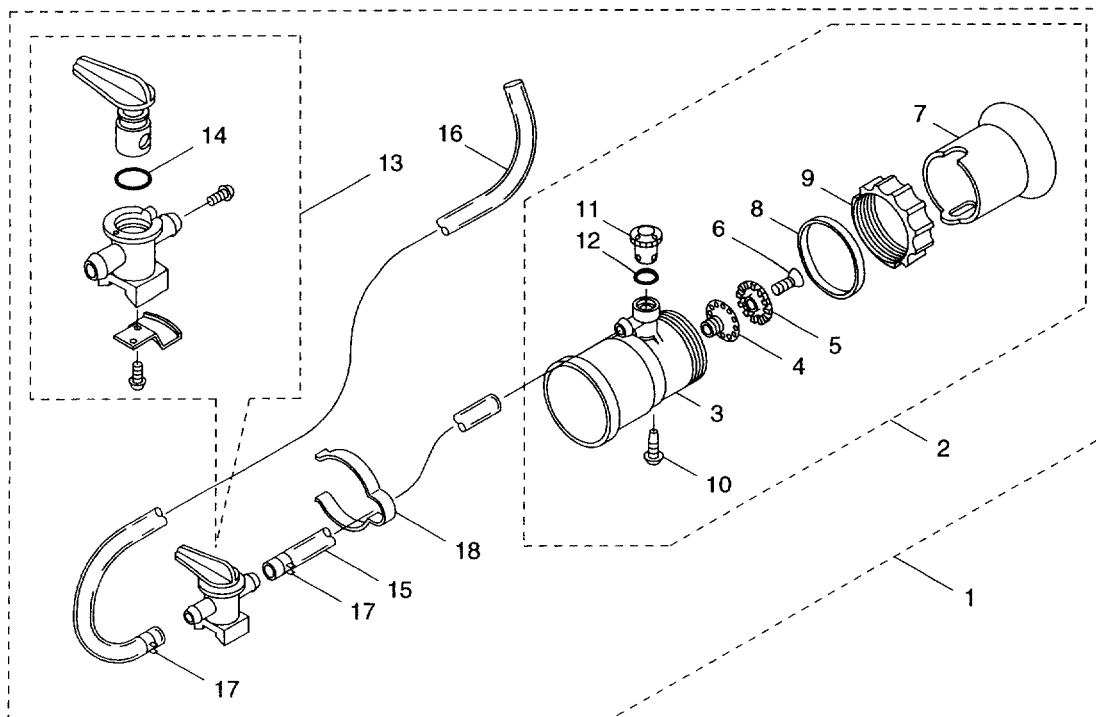

MG51

1. MAIN BODY

Ref. No	Part No.	Part Name	Q'ty	Remarks
1- 1	338122	MG51	1	
1- 2	570730	Tank Ass'y	1	
1- 3	941002	Felt Packing	3	
1- 4	941003	Agitator	1	
1- 5	941004	Spring Washer	16	M5
1- 6	941005	Screw	1	M5x10 Counterclockwise
1- 7	999985	Tank Cap	1	
1- 8	941011	Handle	1	
1- 9	941012	Fan Case	1	
1-10	570731	Fan	1	
1-11	941014	Cotter Pin	1	φ 3x35
1-12	941015	Screw	7	M5x18
1-13	941016	Nut	19	M5
1-14	941017	Screw	8	M5x12
1-15	941018	Washer	8	M5
1-16	941019	Screw	4	M5x18
1-17	941020	Gear Case Ass'y	1	Incl. 18~32
1-18	941021	Gear Case	1	
1-19	941022	Fan Shaft	1	
1-20	941025	Steel Ball	2	7/32
1-21	941054	Washer	4	
1-22	941024	E-Ring	1	#8
1-23	570732	Bearing	1	#6000Z
1-24	570733	C-Ring	1	H26
1-25	941026	Spiral Gear	1	
1-26	941027	Gear	1	
1-27	941028	Washer	1	M10
1-28	941029	Cotter Pin	1	φ 2.5x15
1-29	570734	O-Ring	1	S85
1-30	941031	Gear Case Cover	1	
1-31	570735	Washer	1	
1-32	570736	Drain Plug	1	M6x1.0x8L
1-33	570737	Tank Bottom	1	
1-34	570738	Tapping Screw	4	M4x16x10