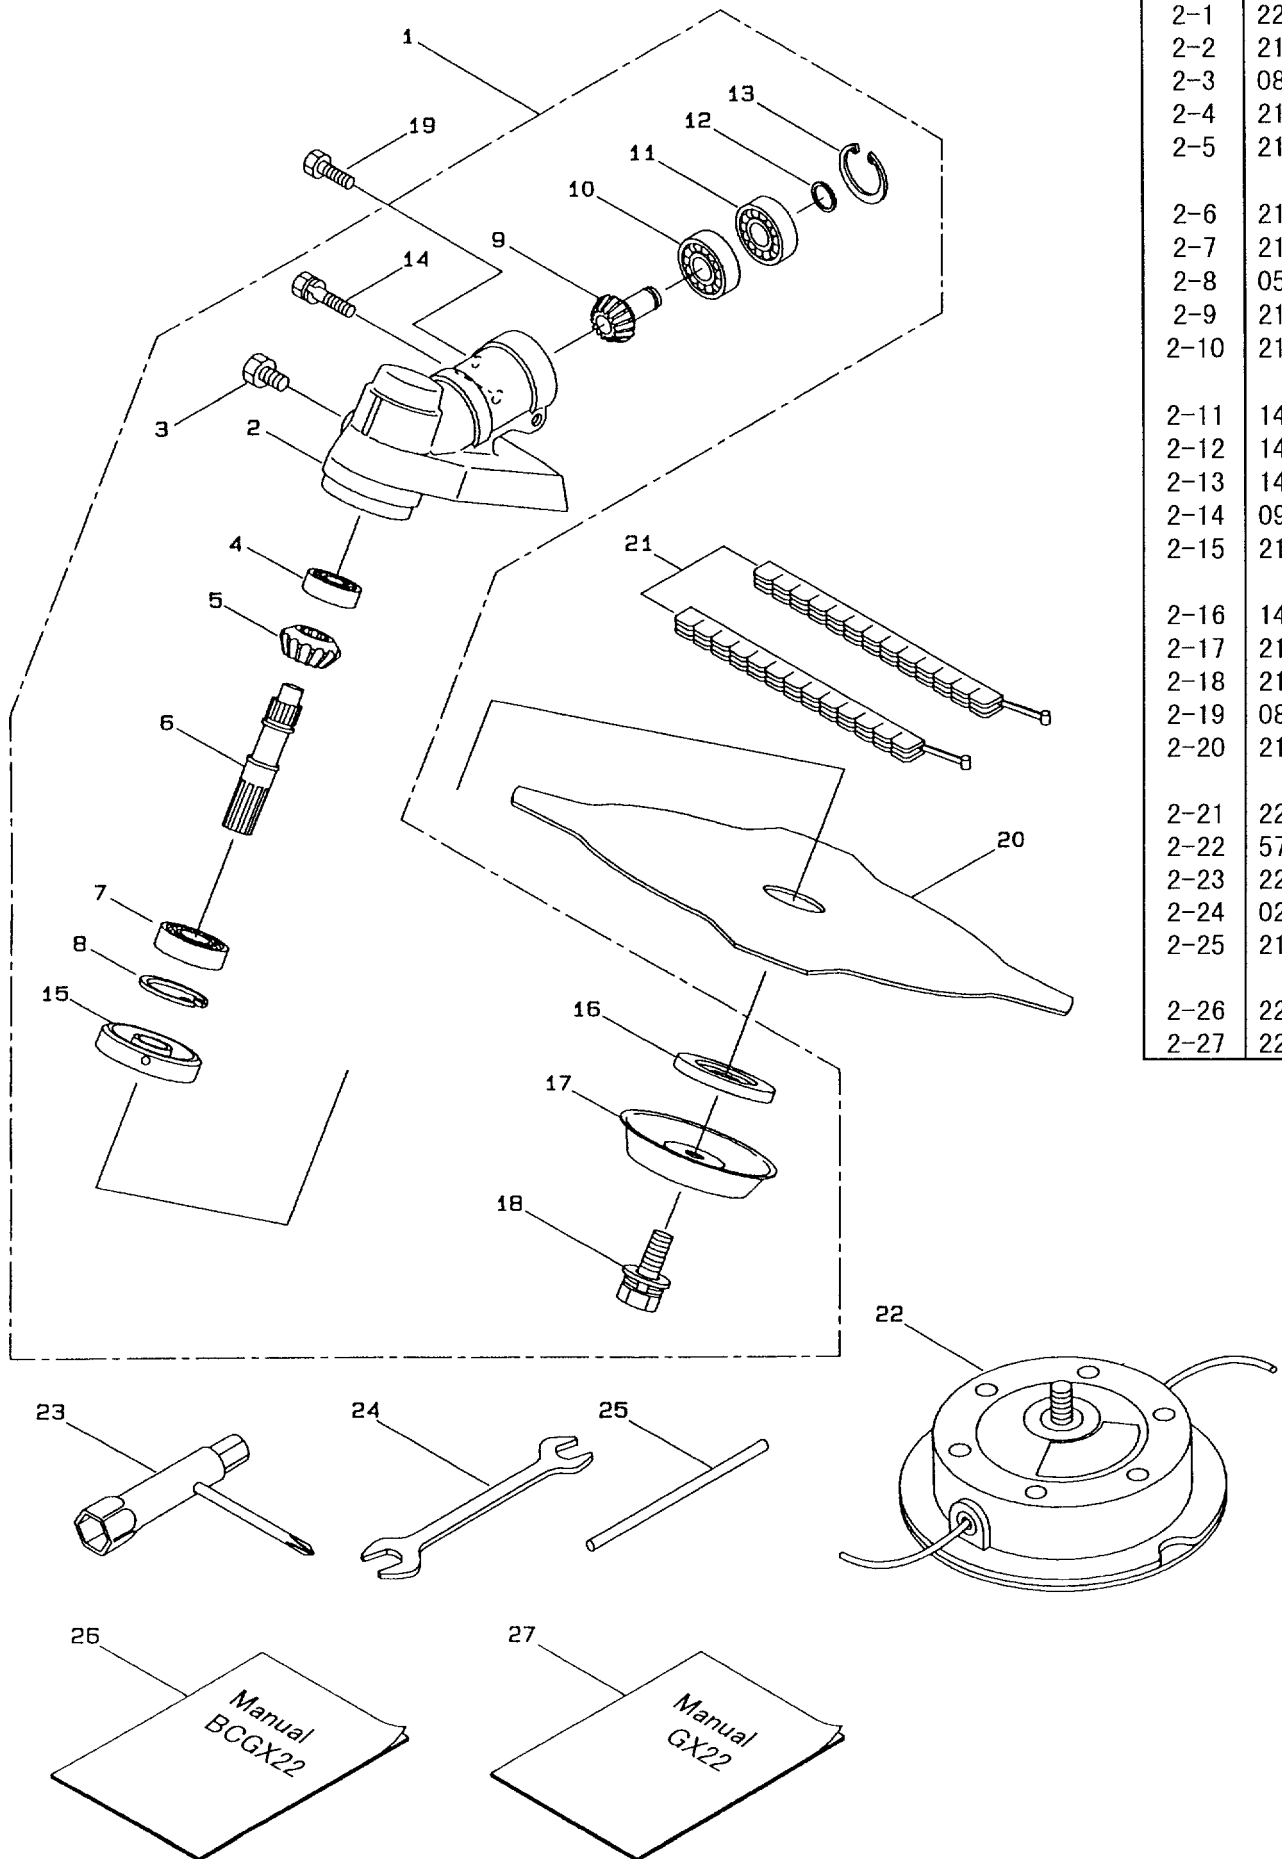

BCGX22

2. GEARCASE

Ref.No.	Part No.
2-1	220577
2-2	219077
2-3	089884
2-4	210554
2-5	210555
2-6	215762
2-7	212999
2-8	055185
2-9	215544
2-10	210560
2-11	140268
2-12	140269
2-13	140270
2-14	092561
2-15	212986
2-16	140275
2-17	215547
2-18	215610
2-19	089737
2-20	210179
2-21	220534
2-22	570833
2-23	222400
2-24	022865
2-25	210181
2-26	223381
2-27	222421