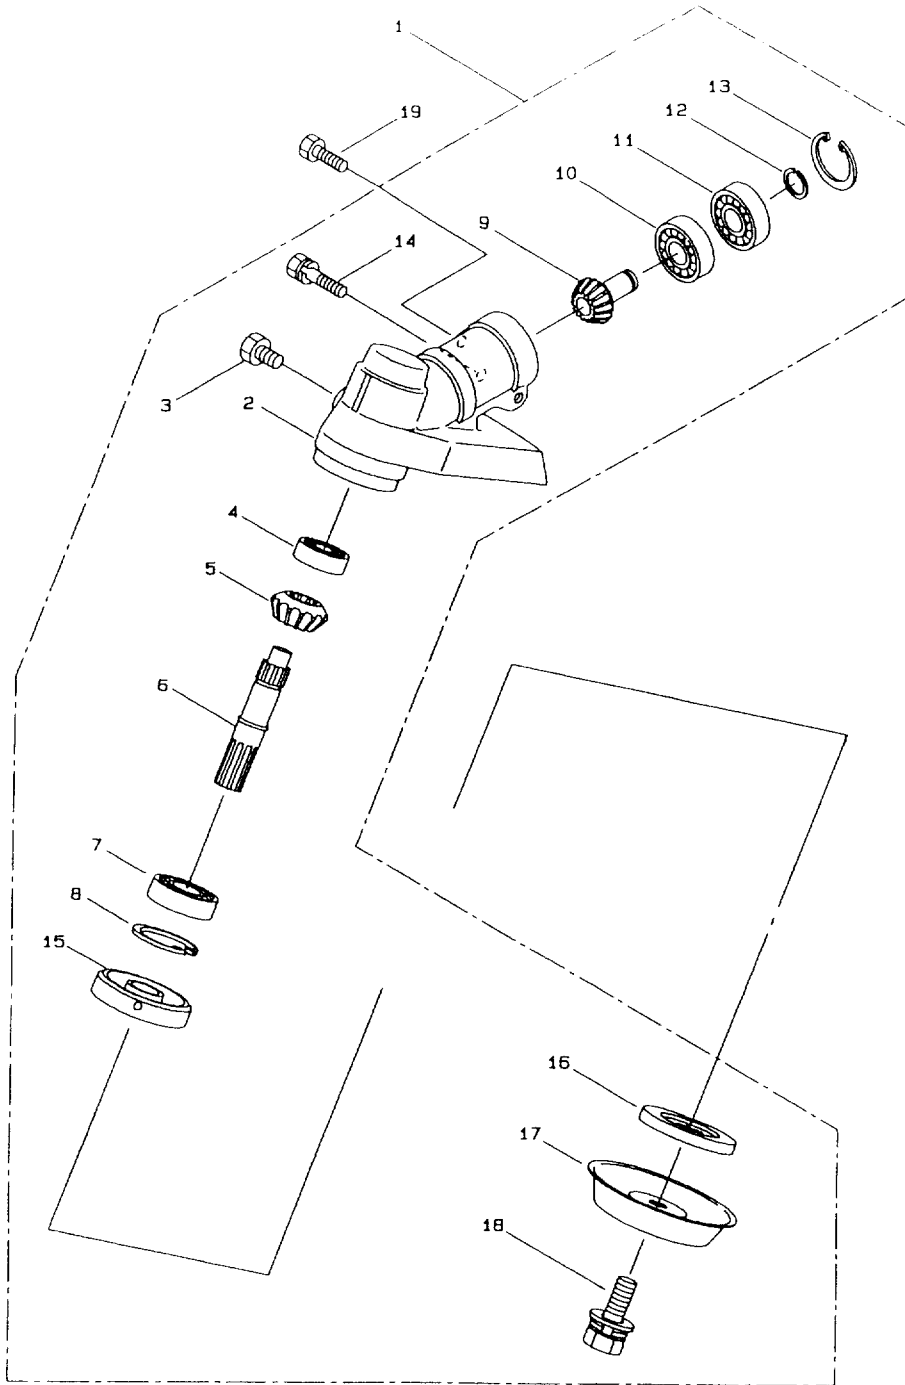

BC250/280

2. GEARCASE