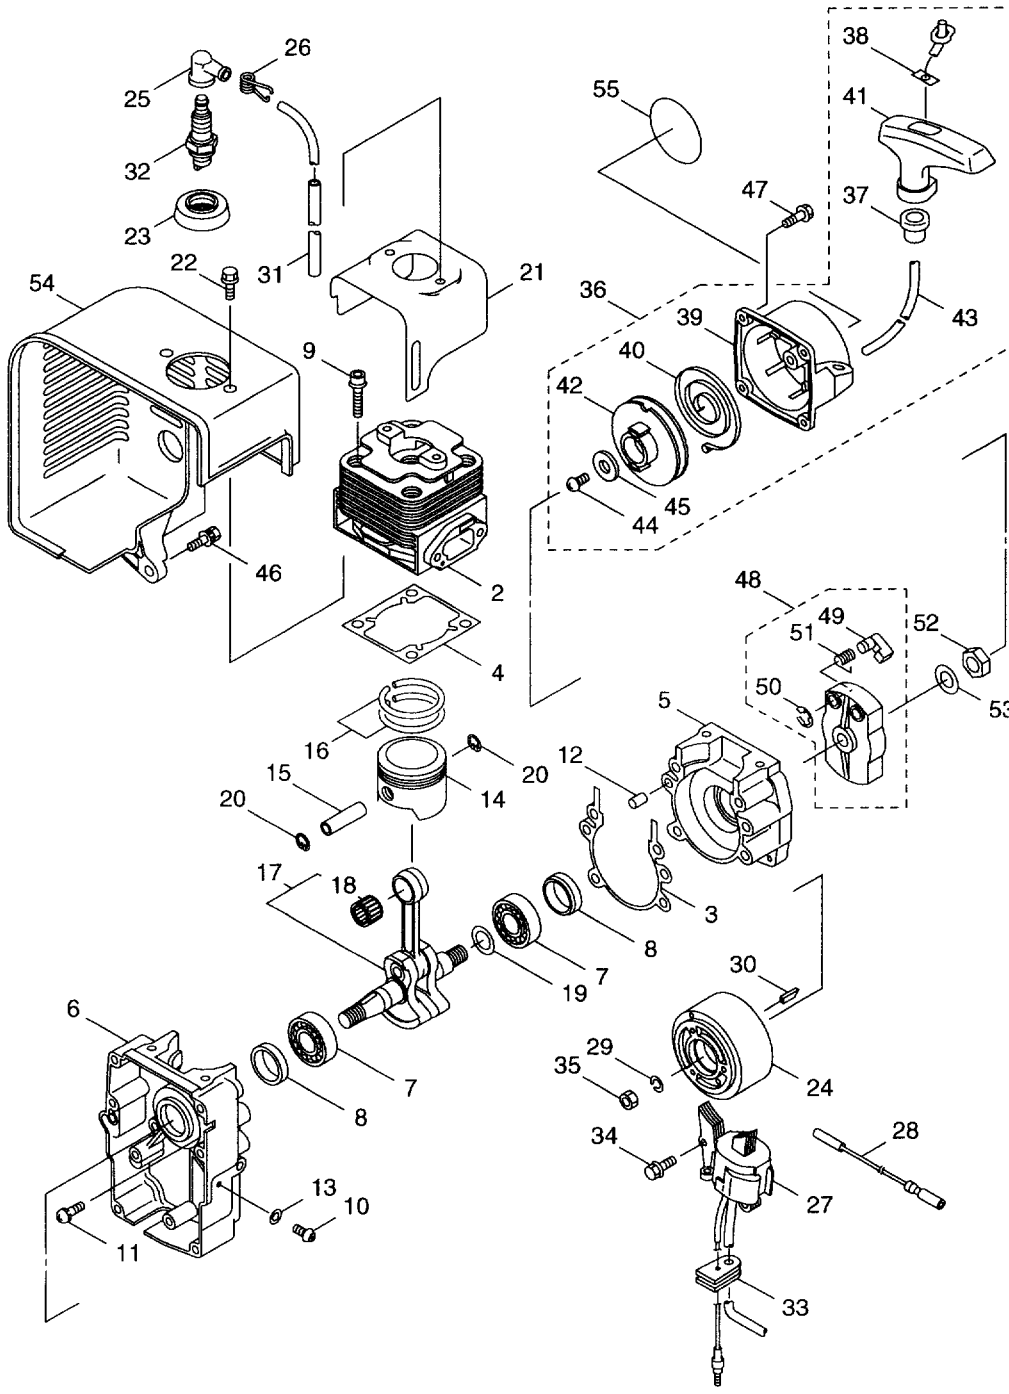

BL4500SP

3. ENGINE

Ref No.	Parts No.	Ref No.	Parts No.
3-1	119611	3-48	579569
3-2	626809	3-49	572938
3-3	570248	3-50	944226
3-4	597282	3-51	579573
3-5	570246	3-52	943173
3-6	570247	3-53	071190
3-7	597283	3-54	119384
3-8	071320	3-55	582171
3-9	597284		
3-10	944619		
3-11	599880		
3-12	943349		
3-13	943893		
3-14	579537		
3-15	599881		
3-16	943875		
3-17	626810		
3-18	597289		
3-19	597285		
3-19	597286		
3-19	597287		
3-19	597288		
3-20	943307		
3-21	580182		
3-22	626817		
3-23	573289		
3-24	597291		
3-25	591532		
3-26	591533		
3-27	597262		
3-28	597263		
3-29	943924		
3-30	998409		
3-31	998411		
3-32	626811		
3-33	597293		
3-34	943457		
3-35	998410		
3-36	579570		
3-37	998438		
3-38	944502		
3-39	579568		
3-40	572955		
3-41	998437		
3-42	579571		
3-43	579572		
3-44	944801		
3-45	579574		
3-46	580184		
3-47	624845