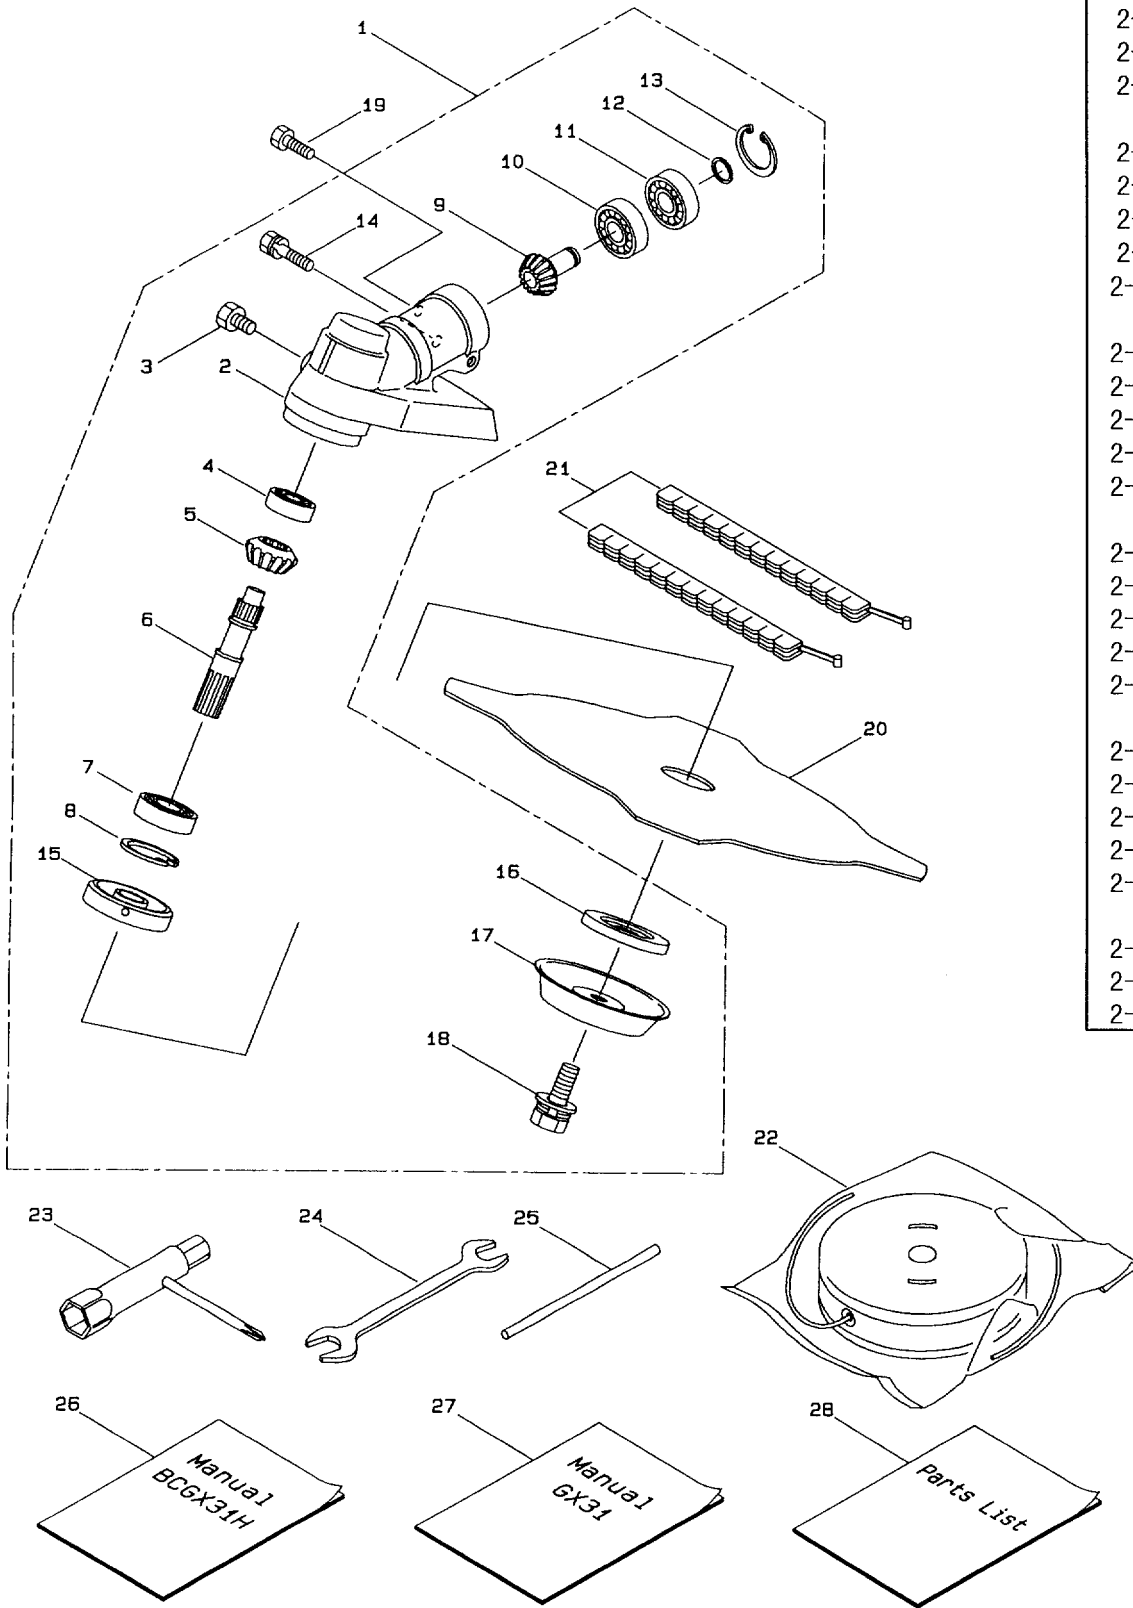

BCGX22H

2. GEARCASE

Ref.No.	Part No.
2-1	220577
2-2	219077
2-3	089884
2-4	210554
2-5	210555
2-6	215762
2-7	212999
2-8	055185
2-9	215544
2-10	210560
2-11	140268
2-12	140269
2-13	140270
2-14	092561
2-15	212986
2-16	140275
2-17	215547
2-18	215610
2-19	089737
2-20	210179
2-21	220534
2-22	218651
2-23	222400
2-24	022865
2-25	210181
2-26	223378
2-27	222421
2-28	521069