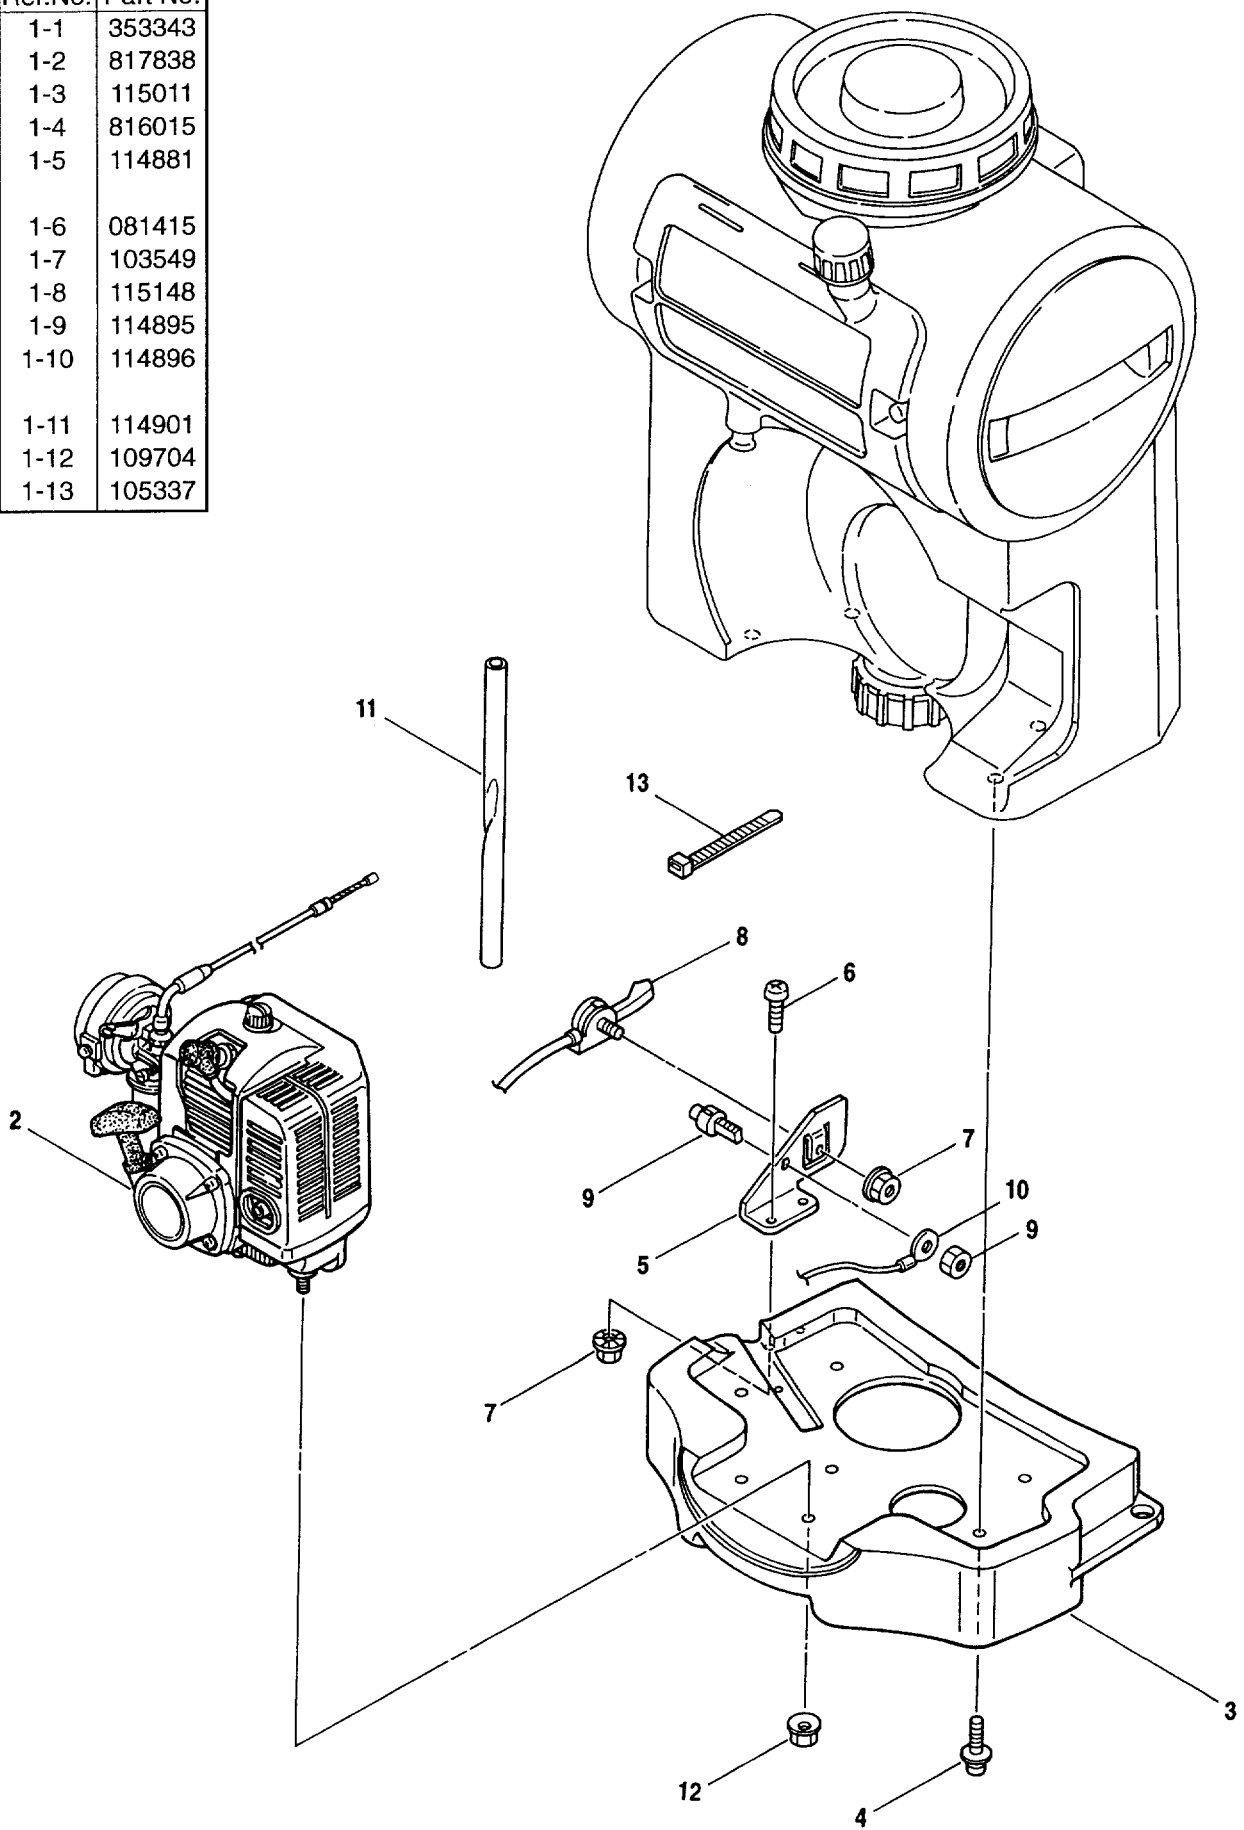

MS046
1. MAIN BODY

PARTS LIST

Ref.No.	Part No.
1-1	353343
1-2	817838
1-3	115011
1-4	816015
1-5	114881
1-6	081415
1-7	103549
1-8	115148
1-9	114895
1-10	114896
1-11	114901
1-12	109704
1-13	105337