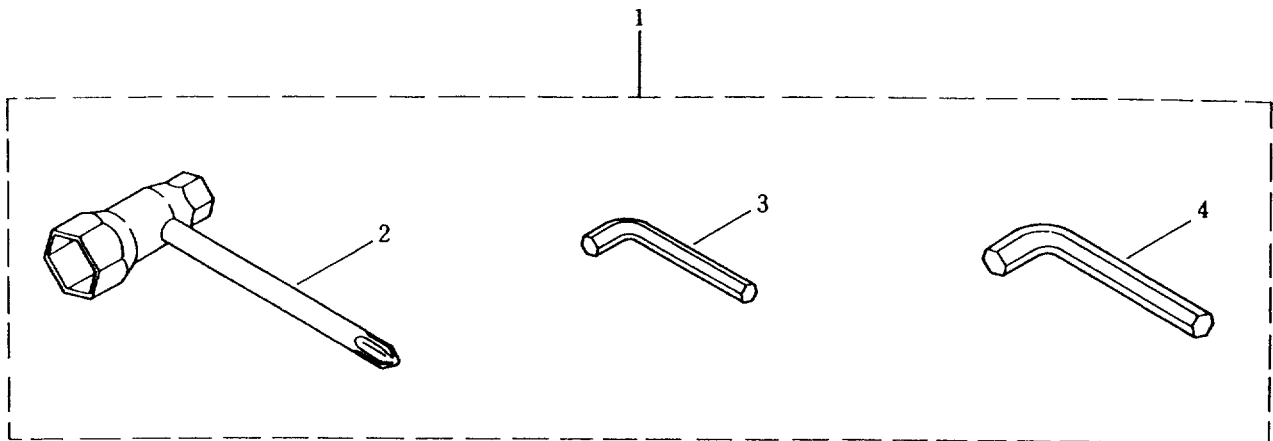

ML23H

4. ACCESSORIES

Ref. No	Part No.	Part Name	Q'ty	Remarks
4- 1	264606	Tool Set	1	Incl. 2~4
4- 2	264607	Box Spanner	1	10x19x⊕
4- 3	219431	Wrench	1	3mm
4- 4	219432	Wrench	1	4mm
4- 5	270015	Owner's Manual	1	
4- 6	270071	Warranty Card	1