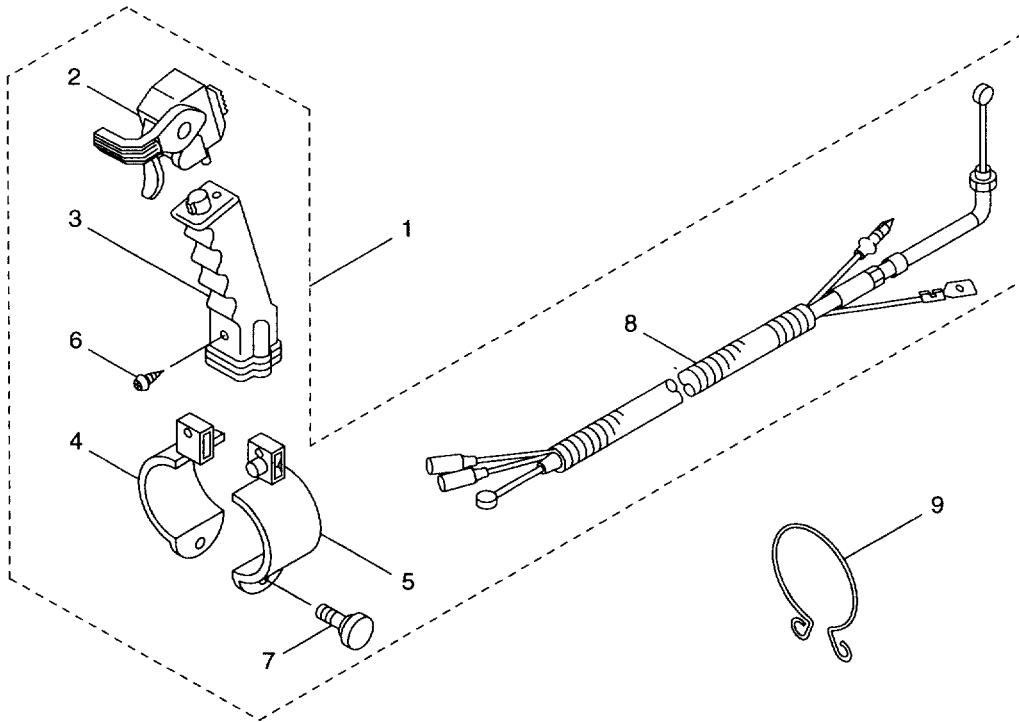

BL4500SP

2. THROTTLE & ACCESSORIES

Ref No.	Parts No.
2-1	119619
2-2	116049
2-3	118811
2-4	118813
2-5	118814
2-6	082759
2-7	117488
2-8	119620
2-9	119173
2-10	119186
2-11	119366
2-12	106721
2-13	106762
2-14	106725
2-15	119525
2-16	081415
2-17	119523
2-18	081417
2-19	210418
2-20	106726
2-21	120699