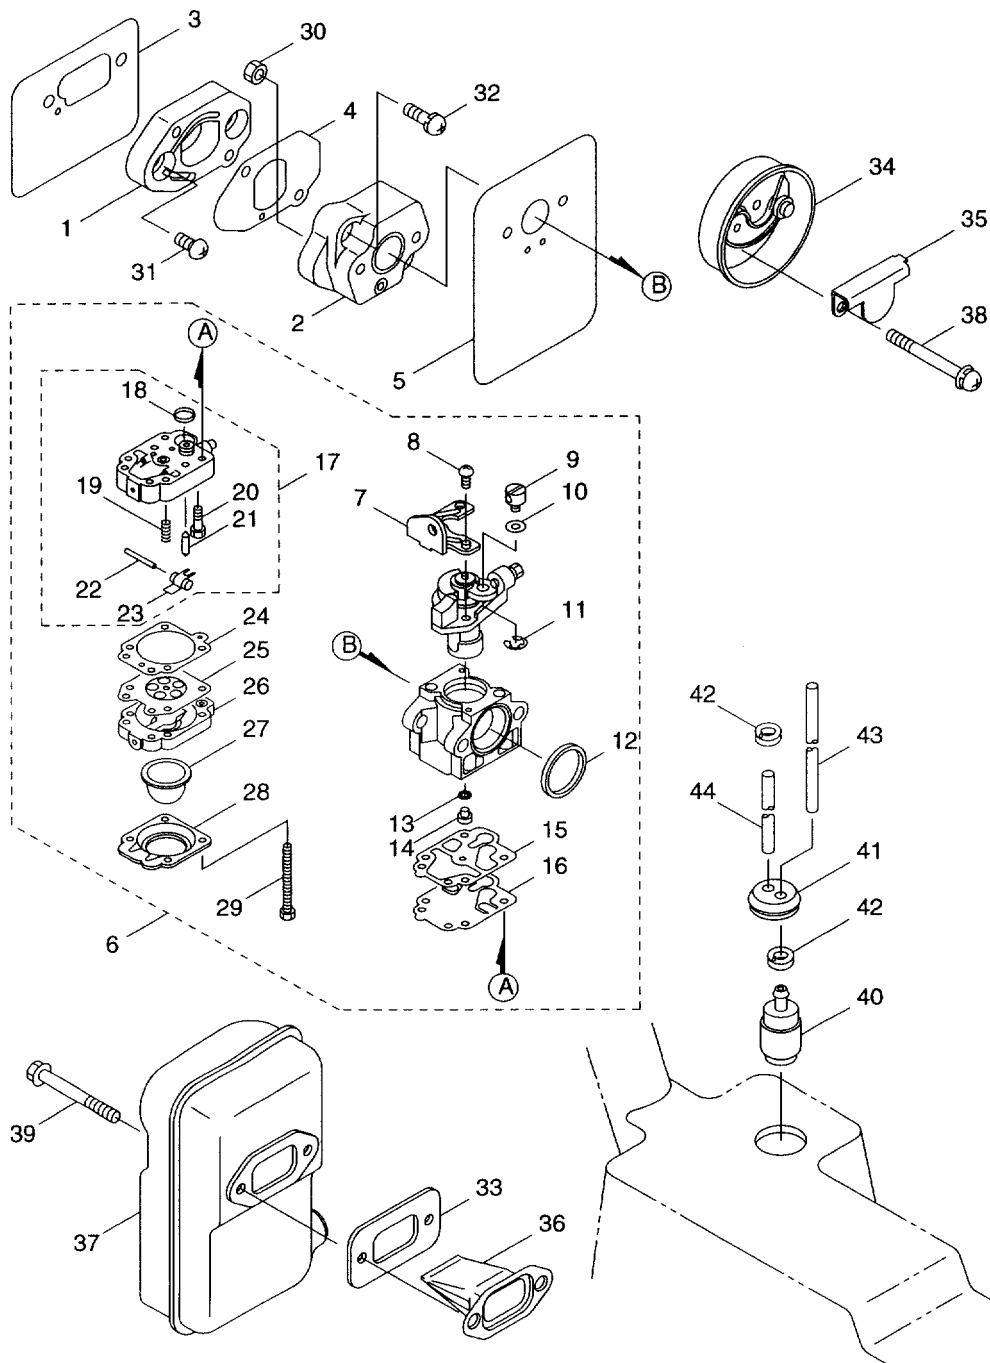

BL4500SP

4. CARBURETOR & MUFFLER

Ref No.	Parts No.
4-1	625867
4-2	625866
4-3	625862
4-4	625863
4-5	625864
4-6	625865
4-7	624525
4-8	577179
4-9	598415
4-10	624532
4-11	577175
4-12	624528
4-13	577182
4-14	626813
4-15	577184
4-16	577185
4-17	626812
4-18	624430
4-19	624434
4-20	624432
4-21	624431
4-22	624433
4-23	624429
4-24	598407
4-25	944219
4-26	598413
4-27	577191
4-28	598409
4-29	598417
4-30	594598
4-31	625868
4-32	579565
4-33	579566
4-34	626902
4-35	626814
4-36	579567
4-37	625869
4-38	626815
4-39	577390
4-40	625872
4-41	597949
4-42	597948
4-43	625873
4-44	625874