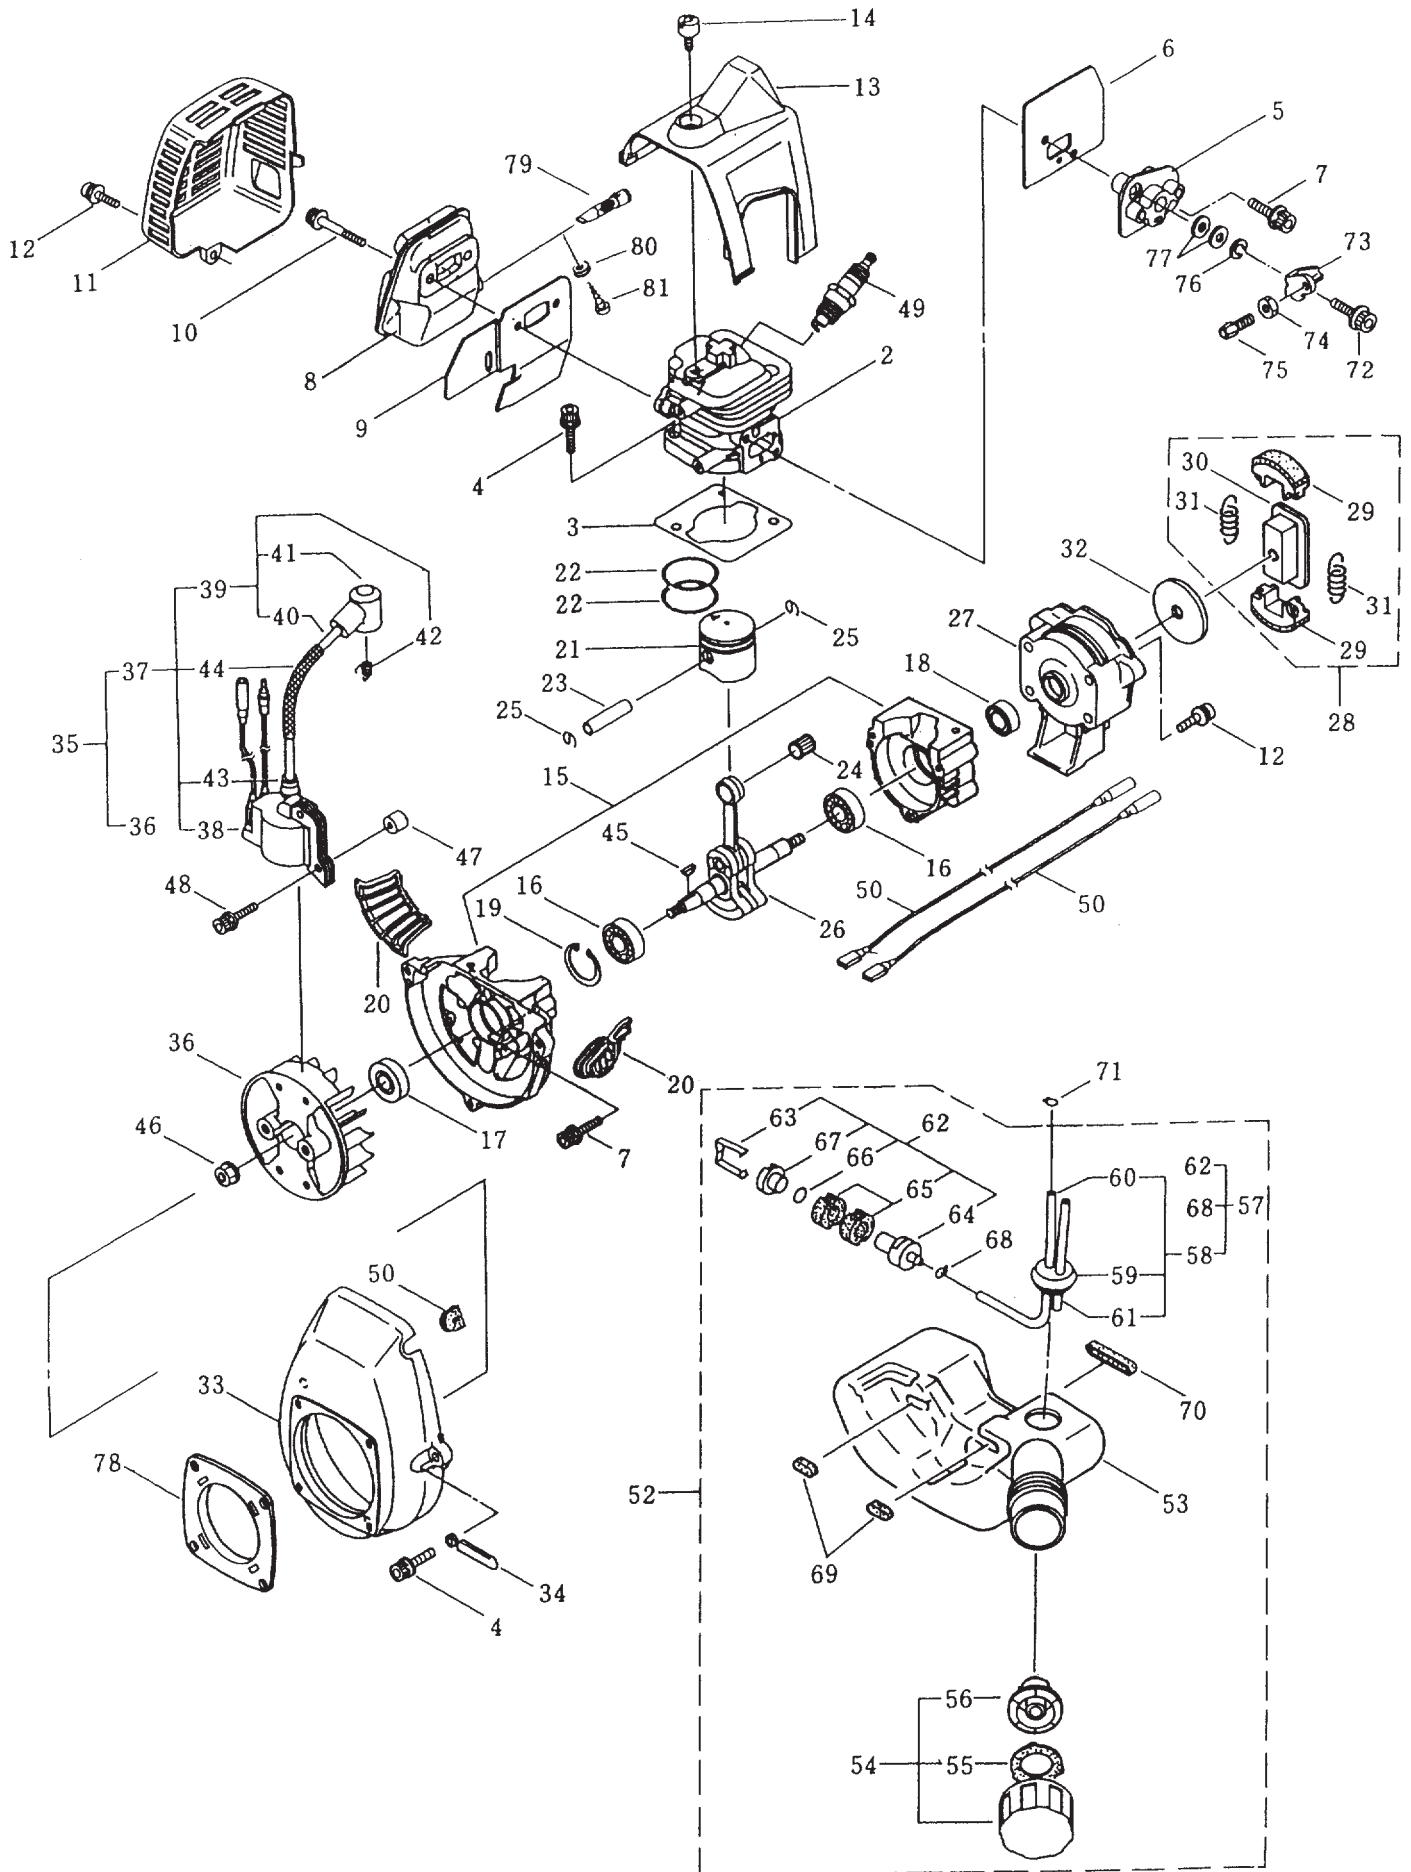

ML23H

2. ENGINE (CRANKCASE & CYLINDER)

Ref. No	Part No.	Part Name	Q'ty	Remarks
2- 1	265164	Engine	1	LE230/17
2- 2	263768	Cylinder	1	New gasket required
2- 3	263770	Gasket	1	
2- 4	261250	Cap Screw	5	M5x20
2- 5	263772	Insulator	1	New gasket required
2- 6	263774	Gasket	1	
2- 7	261246	Cap Screw	4	M5x25
2- 8	264729	Muffler	1	
2- 9	263777	Gasket	1	
2-10	264223	Cap Screw	2	M5X40
2-11	263802	Muffler Cover	1	
2-12	261607	Cap Screw	5	M5x16
2-13	264976	Cylinder Cover	1	
2-14	264022	Knob	1	
2-15	264542	Crankcase Comp	1	
2-16	261181	Bearing	2	#6000C3
2-17	262712	Oil Seal	1	TC10267
2-18	262713	Oil Seal	1	TC10207
2-19	054676	Snap Ring	1	H26
2-20	264582	Screen	2	
2-21	264719	Piston	1	
2-22	264891	Piston Ring	2	(2)required
2-23	261036	Piston Pin	1	
2-24	263957	Bearing, Needle	1	KTV81112EG01 B2
2-25	261576	Clip, Piston	2	
2-26	264643	Shaft Comp	1	
2-27	264585	Clutch Case	1	
2-28	264959	Clutch Ass'y	1	Incl. 29~31
2-29	264960	Clutch Shoe	2	(2)required
2-30	264963	Clutch Boss	1	
2-31	264964	Spring	2	(2)required
2-32	264646	Washer	1	
2-33	264732	Fan Cover	1	
2-34	264588	Clamp	1	
2-35	263976	Magneto Ass'y	1	Incl. 36~44
2-36	263570	Rotor/Fan	1	
2-37	263978	Ignition Coil Ass'y	1	Incl. 38~44
2-38	263977	Coil	1	
2-39	261744	Spark Plug Wire Ass'y	1	Incl. 40~42
2-40	261071	Spark Plug Wire	1